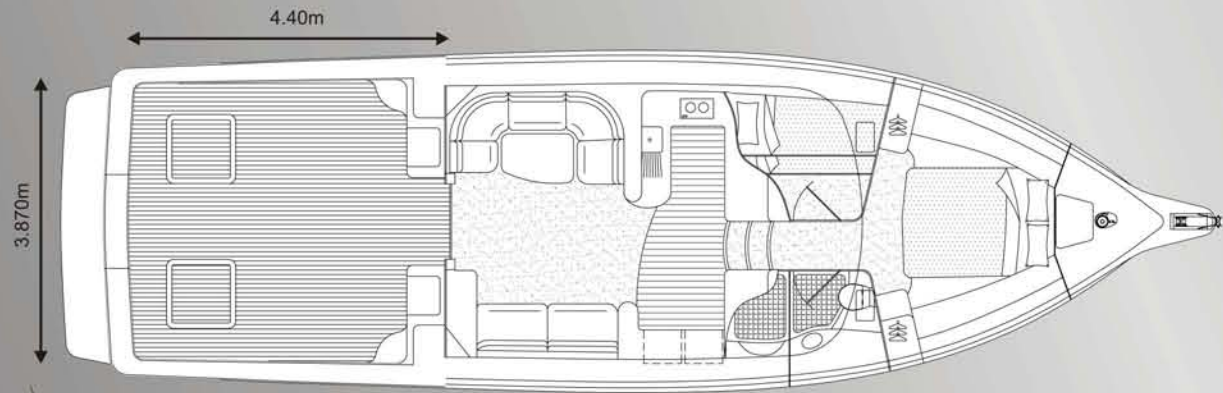

4700 Deluxe Cruiser

Photos show some options.