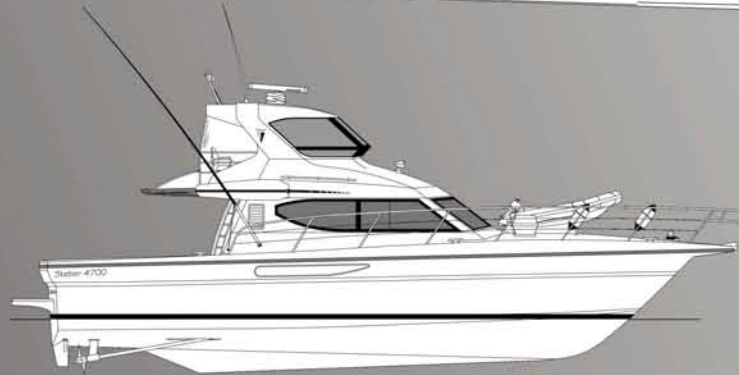

4700 Deluxe Cruiser

Photos show some options.