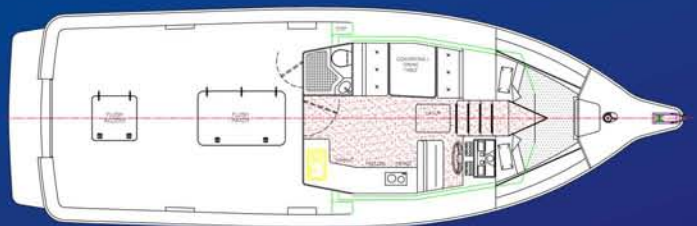

43' Commercial Single Screw Charter Boat

STEBER INTERNATIONAL
STEBERCRAFT PTY. LTD.
ABN 99 000 522 163

PO Box 90 Taree NSW 2430
Phone +61 2 6552 2577 Fax +61 2 6551 0344
Email mail@steber.com.au Web www.steber.com.au