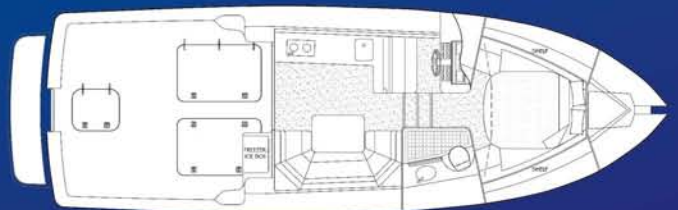

3800 SPORTS CRUISER

STEBER

STEBER INTERNATIONAL
STEBERCRAFT PTY. LTD.

ABN 99 000 522 163

PO Box 90 Taree NSW 2430

Phone +61 2 6552 2577 Fax +61 2 6551 0344

Email mail@steber.com.au Web www.steber.com.au